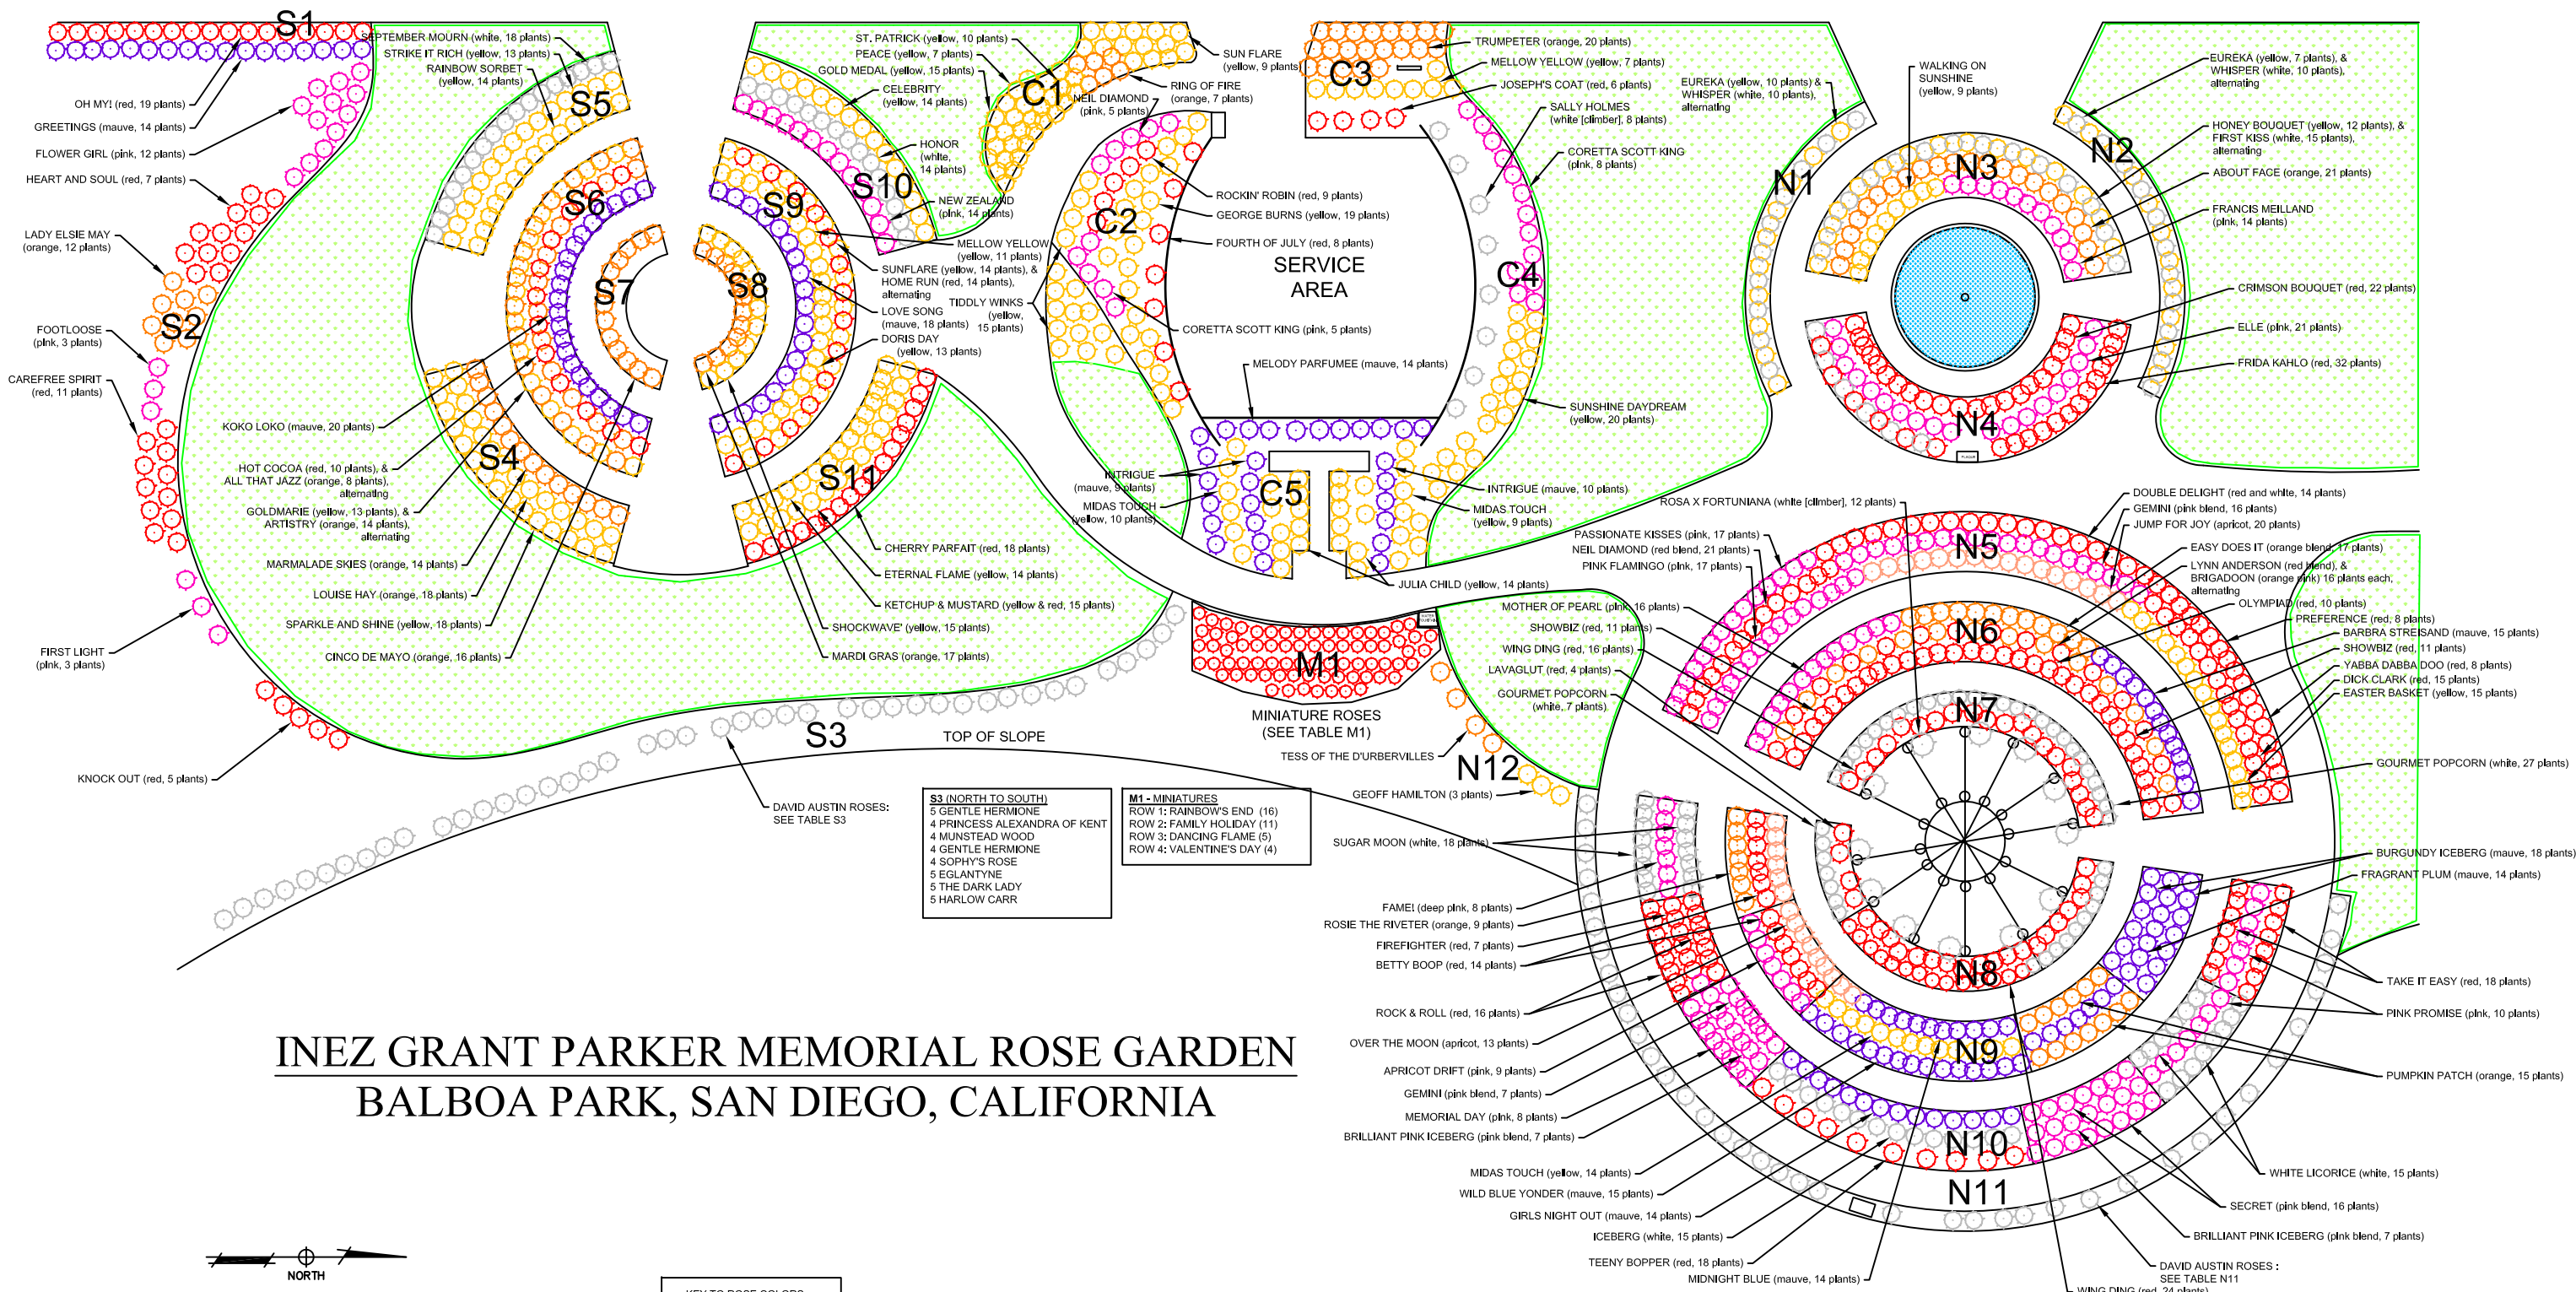

PARK BLVD

# INEZ GRANT PARKER MEMORIAL ROSE GARDEN BALBOA PARK, SAN DIEGO, CALIFORNIA

**S3 (NORTH TO SOUTH)**  
 5 GENTLE HERMIONE  
 4 PRINCESS ALEXANDRA OF KENT  
 4 MUNSTEAD WOOD  
 4 GENTLE HERMIONE  
 4 SOPHY'S ROSE  
 5 EGLANTYNE  
 5 THE DARK LADY  
 5 HARLOW CARR

**M1 - MINIATURES**  
 ROW 1: RAINBOW'S END (16)  
 ROW 2: FAMILY HOLIDAY (11)  
 ROW 3: DANCING FLAME (5)  
 ROW 4: VALENTINE'S DAY (4)

**N11 (NORTH TO SOUTH)**  
 9 L. D. BRAITHWAITE  
 7 MARY ROSE  
 7 THE POET'S WIFE  
 5 LADY EMMA HAMILTON  
 9 MOLINEUX  
 7 LICHFIELD ANGEL  
 6 DARCEY BUSSELL  
 7 OLIVIA ROSE AUSTIN

**KEY TO ROSE COLORS**

- RED
- ORANGE
- YELLOW
- PINK
- MAUVE
- APRICOT
- WHITE

BUILT IN 1975, AND MAINTAINED BY  
 THE CITY OF SAN DIEGO,  
 THE ROSE GARDEN CORPS, AND  
 THE SAN DIEGO ROSE SOCIETY

DRAWN BY: STREEPER  
 2019